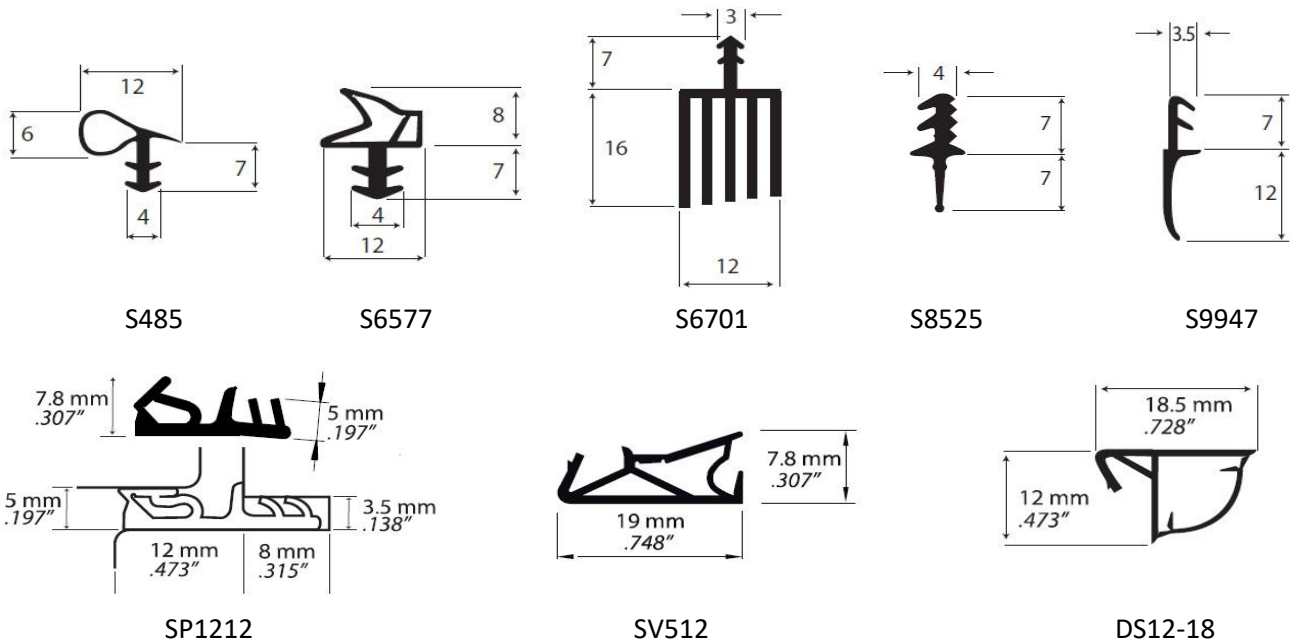

# Kerf Mounted

### Description

Quality gasket seals designed to be fitted into a prepared kerf groove.

### Fitting Location

These seals can be fitted in timber, aluminium or PVC door and window frame grooves.