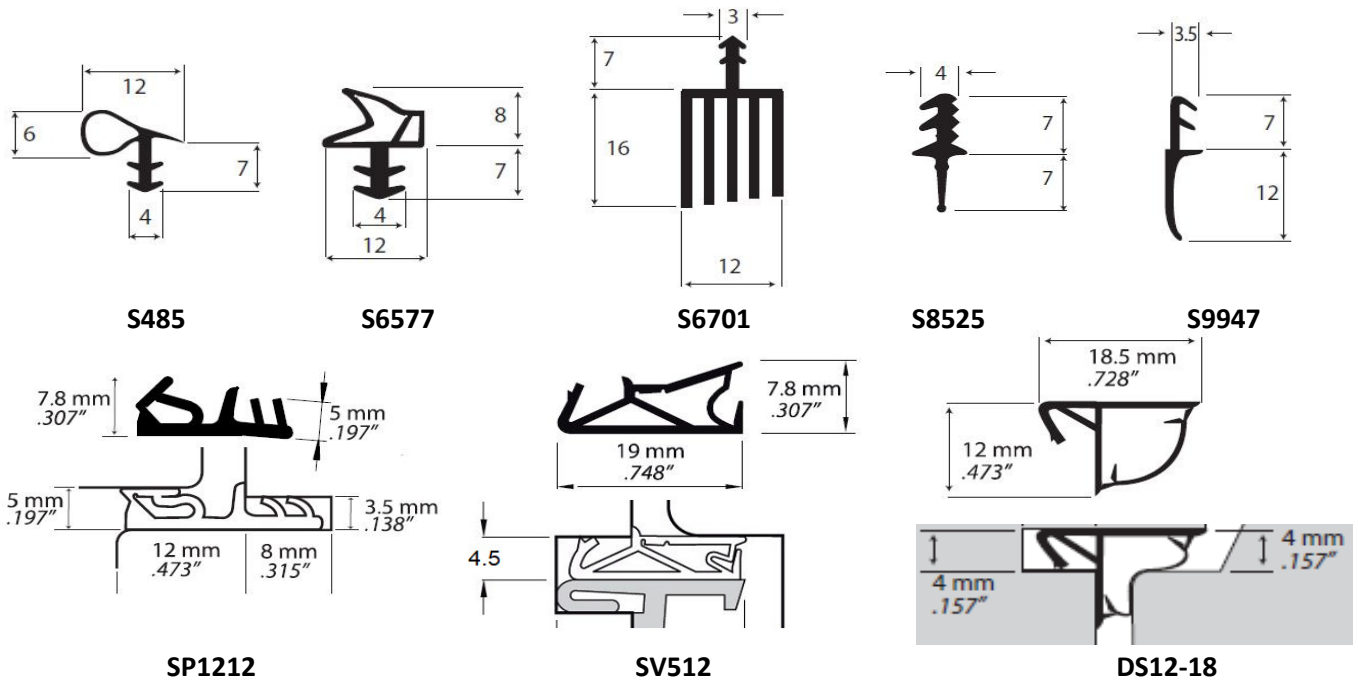

Kerf Mounted

Perimeter Seals

Description

Quality gasket seals designed to be fitted into a prepared kerf groove.

Features

The TPE-V material of these gasket seals can provide better weather resistance, energy efficiency, acoustic performance and durability than foam or pile seals.

Fitting Location

These seals can be fitted in timber, aluminium or PVC door and window frame grooves.

Material and Finish

TPE-V gasket seals available in black, or white as a S6577 option.

Approvals

Fire: AS1530.4 Smoke: AS1530.7/BCA C3.4 Acoustic: AS1191/ISO140.3/ISO10140.2

DSA Product Code

S485
S6577
S6701
S8525
S9947
SP1212
SV512
DS12-18