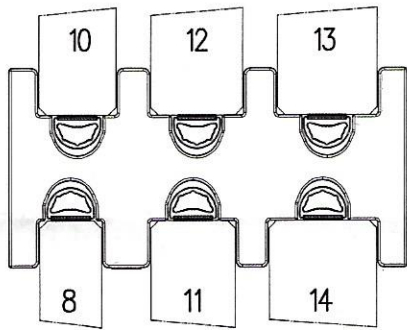

3

UNIVERSALE  
8 mm e 14 mm

UNIVERSAL CENTERING JIG  
(for glasses from 8 mm up to 14 mm thick)

Do not use soap-based  
cleanser.

Use exclusively isopropyl  
alcohol cleaning wipes.  
Cod: GLASSCLEAN

1

2