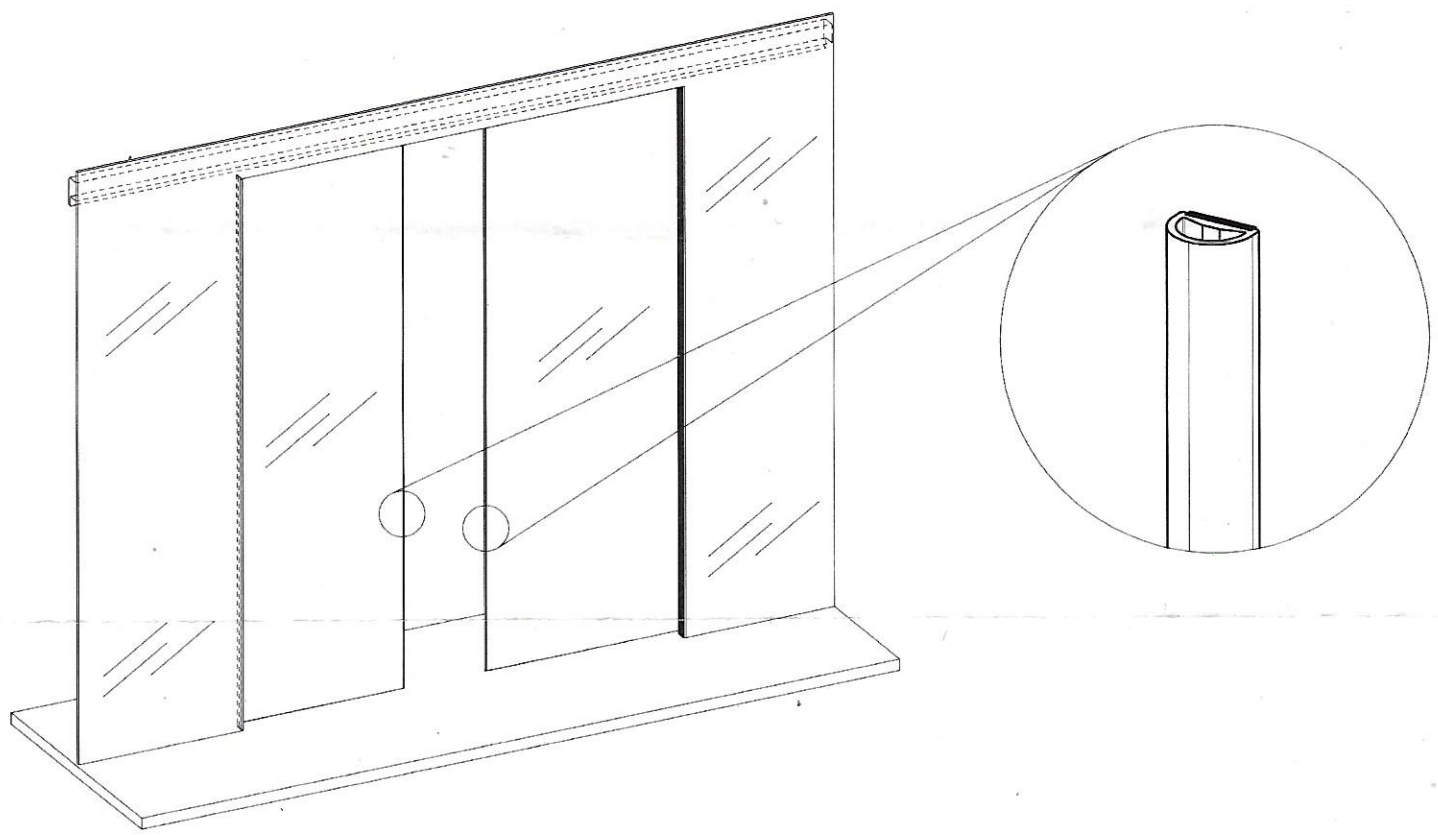

3

UNIVERSALE  
8 mm e 14 mm

UNIVERSAL CENTERING JIG  
(for glasses from 8 mm up to 14 mm thick)

Do not use soap-based  
cleanser.

Use exclusively isopropyl  
alcohol cleaning wipes.  
Cod: GLASSCLEAN

1

2