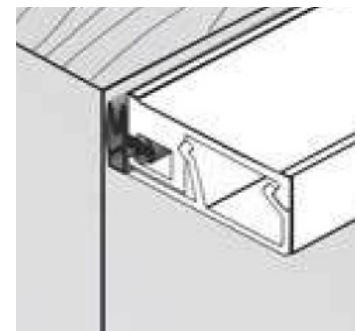

### Features

The unique DSA wedge shaped gasket requires minimal energy to compress due to its elastomeric properties. The DSA fitting system ensures a perfect installation as the seal is positioned and adjusted for optimum performance. The carrier has a projection of just 13mm and a width of 28mm. Also the carrier is 100% aluminium with a curved edge and smooth surface profile to compliment any door frame.