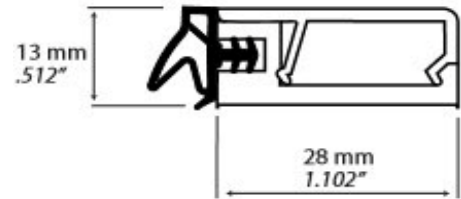

### Features

The unique DSA wedge shaped gasket requires minimal energy to compress due to its elastomeric properties. The DSA fitting system ensures a perfect installation as the seal is positioned and adjusted for optimum performance. The carrier has a projection of just 13mm and a width of 28mm. Also the carrier is 100% aluminium with a curved edge and smooth surface profile to compliment any door frame.